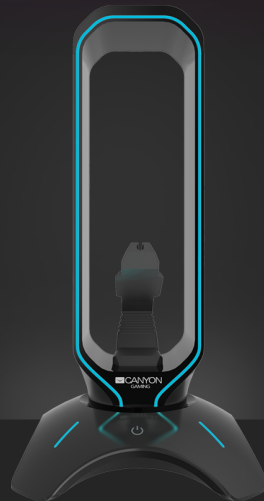

CANYON

GAMING

3 IN 1 HEADSET STAND, MOUSE BUNGEE & USB HUB WH200

The gaming mouse bungee is an important addition that keeps the cord from tangling and the rest of the items on the table from being accidentally dropped. Besides helping organize the play space, bungee enhances gaming performance by reducing mouse movement resistance, which improves reaction speed. This bungee model embodies maximum functionality, as it is equipped with a two-port USB hub, and its shape is adapted for convenient storage of a gaming headset. Embedded weights and anti-slip feet keep the gadget in place. Stylish RGB LED lighting brings the atmosphere to late gaming sessions. The perfect solution for small gaming spaces and for those who like to keep their table organized!

FEATURES

- Prevention of cord tangling
- Headset stand
- 2-port USB 2.0 hub
- 7 colors RGB backlight with control button
- Flexible silicone arm
- Internal weight to stabilize cable tension
- Anti-slip rubber feet

CND-GWH200B | 5291485007058
CND-GWH200PW | 5291485007065

3 IN 1 HEADSET STAND, MOUSE BUNGEE & USB HUB

WORKSPACE OPTIMIZATION HEADSET STAND

Table clutter is often distracting and annoying. This model is designed to help you organize your gaming space to make playing and storing your gaming headset as convenient as possible. With this stylish gadget, even a small table will look completely different.

MAXIMUM FUNCTIONALITY HUB FOR 2 USB-A PORTS

This bungee model is equipped with a dual-port USB hub to make the gadget as functional and useful as possible. You will be able to connect two devices through the built-in hub, which makes the gadget an excellent assistant not only during the game but also for work.