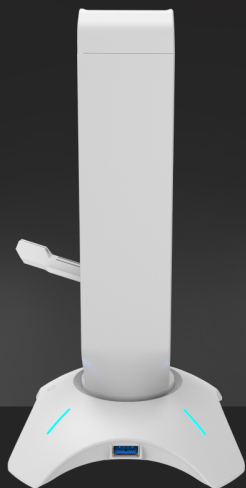

CANYON

GAMING

3 IN 1 HEADSET STAND, MOUSE BUNGEE & USB HUB WH200

The gaming mouse bungee is an important addition that keeps the cord from tangling and the rest of the items on the table from being accidentally dropped. Besides helping organize the play space, bungee enhances gaming performance by reducing mouse movement resistance, which improves reaction speed. This bungee model embodies maximum functionality, as it is equipped with a two-port USB hub, and its shape is adapted for convenient storage of a gaming headset. Embedded weights and anti-slip feet keep the gadget in place. Stylish RGB LED lighting brings the atmosphere to late gaming sessions. The perfect solution for small gaming spaces and for those who like to keep their table organized!

FEATURES

- Prevention of cord tangling
- Headset stand
- 2-port USB 2.0 hub
- 7 colors RGB backlight with control button
- Flexible silicone arm
- Internal weight to stabilize cable tension
- Anti-slip rubber feet

CND-GWH200B | 5291485007058
CND-GWH200PW | 5291485007065

3 IN 1 HEADSET STAND, MOUSE BUNGEE & USB HUB

WORKSPACE OPTIMIZATION HEADSET STAND

Table clutter is often distracting and annoying. This model is designed to help you organize your gaming space to make playing and storing your gaming headset as convenient as possible. With this stylish gadget, even a small table will look completely different.

MAXIMUM FUNCTIONALITY HUB FOR 2 USB-A PORTS

This bungee model is equipped with a dual-port USB hub to make the gadget as functional and useful as possible. You will be able to connect two devices through the built-in hub, which makes the gadget an excellent assistant not only during the game but also for work.