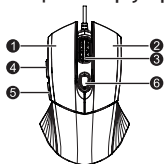

Уважаемый покупатель!

Поздравляем Вас с покупкой продукта премиум качества CANYON. Мы рады представить вам наши игровые аксессуары, которые являются комбинацией новых технологий и свежего дизайна. Наше собственное дизайн-бюро воплощает в жизнь новейшие тенденции в области моды и дизайна, в то время как наша скрупулезная система контроля качества обеспечивает долгий срок службы продуктов CANYON. Для того чтобы воспользоваться всеми преимуществами данного продукта, мы рекомендуем вам прочесть эту инструкцию полностью. Насладитесь игрой вместе с нашим продуктом!

RU

Общий обзор устройства

1. левая кнопка
2. правая кнопка
3. Средняя кнопка и колесо прокрутки
4. вперед
5. назад
6. Переключатель DPI

Технические характеристики

- Максимальная скорость движения: 60 IPS
- Максимальное ускорение: 30 g
- Частота опроса: 125/500/1000 Hz
- Частота снимков в секунду: 3600 FPS
- Разрешение: 400/800/1600/3200 DPI, выбирается
- Мерцающий LED: зеленый цвет
- Рабочая температура: -5 ° C - +40 ° C
- Допустимая влажность: 20% - 90%

Поддержка

- » Во избежание конфликта, удалите другие драйвера для мышек перед установкой драйвера данной мышки.
- » Не разбирайте устройство, не подвергайте его воздействию жидкости, влажности или температуры выше указанного диапазона.
- » Если ваш продукт перегрелся, отключите устройство и подождите, пока его температура не вернется в нормальный рабочий диапазон.
- » Данный продукт ограничен 24 месяцами гарантии.
- » Для получения дополнительной информации об эксплуатации и гарантии, пожалуйста, обратитесь к www.canyon.eu/support.