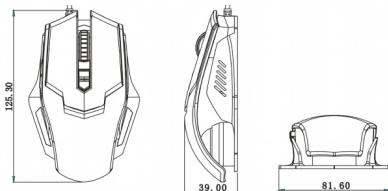

Compatibility

Windows
Compatible

MAC OS
Compatible

Physical characteristics

Device overview

- | | | |
|--------------------------|-------------|---------|
| 1. Left button | 4. Forward | 6. DPI+ |
| 2. Right button | 5. Backward | 7. DPI- |
| 3. Middle button & Wheel | | |