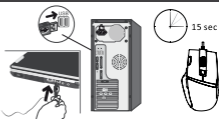

Connection