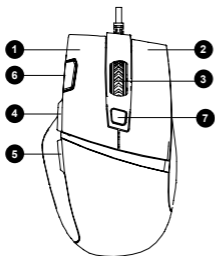

Weight: 140 g

40 mm

Sulaco GM-4
v 1.1

75 mm

Driver and full manual

<http://canyon.eu/drivers-and-manuals/>

The functional buttons

1. Left button
2. Right button
3. Middle button & wheel
4. Forward
5. Backward
6. Fire key
7. DPI