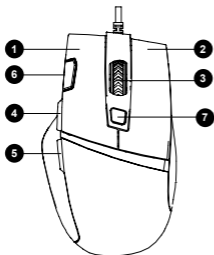

Funkcijske tipke

1. Lijeva tipka
2. Desna tipka
3. Srednja tipka i točkić
4. Naprijed
5. Nazad
6. Multi-klik tipka
7. DPI

Tehničke specifikacije

- Optički senzor visoke kvalitete Pixart 3519
- DPI 1000/1600/3200/4200
- RGB pozadinsko svjetlo
- efekti pozadinskog svjetla kroz 6 modula
- 7 programabilnih tipki
- Pleteni USB kabel dužine 1,65 m sa feritnim prstenom za zaštitu od gubitka signala
- Tehnologija Canyon Twin Surface pokrova
- Prilagodljivi softver
- Odziv: 125/250/500/1000 Hz
- Izdržljivost tipki: 5 miliona klikova
- Podržavani sistemi: Windows 10/8/7, Mac OS
- Radna temperatura: 0 - 40 C
- Vlažnost u radnom okruženju: <85%
- Frenkvencija skeniranja: 3000 FPS

Podrška i garancija

- » Da biste izbegli softverski konflikt, molimo vas da deinstalirate druge upravljačke programe za miševe pre nego što instalirate upravljački program za ovaj miš.
- » Nemojte rastavljati vaš proizvod, niti ga izlagati tekućini, vlažnosti ili temperaturama izvan podnošljivog temperaturnog opsega.
- » Ako je vaš proizvod izložen temperaturama izvan opsega, isključite ga i sačekajte dok se temperatura ne vrati u normalni temperaturni opseg.
- » Ovaj proizvod dolazi sa 24-mesečnom ograničenom garancijom.
- » Za više informacija o korištenju i garanciji, posjetite <http://canyon.eu/ask-your-question/>

Proizvođač: Asbisc Enterprises PLC, Cyprus, Limassol 4103. Diamond Court, 43 Kolonakiou Street. Agios Athanasios. <http://canyon.eu/>