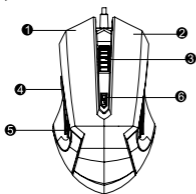

Vážený zákazniku!

Gratulujeme Vám k nákupu zařízení CANYON prémiové kvality.

S radostí Vám představujeme hrací doplňky, jež v sobě spojují nejnovější technologie a svěží design. Naše vlastní vývojářské oddělení implementuje nejnovější trendy do technických návrhů herních produktů, zatímco náš přísný systém kontroly jakosti svědomitě zaručuje dlouhou životnost Canyon výrobků.

Abyste mohli plně využít všech výhod tohoto zařízení, doporučujeme Vám přečíst si tento manuál.

Funkční tlačítka

1. Levé tlačítko
2. Pravé tlačítko
3. Prostřední tlačítko a kolečko
4. Dopředu
5. Dozadu
6. DPI

Technické specifikace

- Velice kvalitní optický snímač Pixart
- Nastavitelný DPI 800/1200/2400/3200
- 6 programovatelných tlačítek
- Úžasné podsvícení
- USB kabel 1,65m s feritovým kroužkem pro ochranu před ztrátou signálu
- Technologie nanášení povrchů Canyon Twin Surface
- Další software pro nastavení
- Rychlost dotazování: 125/250/500/1000 Hz
- Přifazení maker

Záruka a podpora

- » Odinstalujte před použitím všechny ostatní ovladače myši z důvodu zabránění konfliktu.
- » Nikdy zařízení neodborně neotevírejte, chraňte je před tekutinami, vlhkostí a teplotami vyjmajícím se rozsahu tplot pro práci.
- » Je-li zařízení vystaveno teplotami mimo rozsah, odpojte je a počkejte, až se jeho teplota navrátí do normálního stavu.
- » Na produkt se vztahuje záruka 24 měsíců.
- » Pro více informací o používání a záruce prosím navštivte webovou stránku <http://canyon.eu/ask-your-question/>