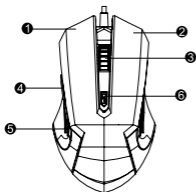

Общ преглед на устройството

Функционални бутони:

1. Ляв бутон
2. Десен бутон
3. Среден бутон +скрол
4. Напред
5. Назад
6. Смяна на резолюцията

Технически спецификации

- Висококачествен оптичен Pixart сензор
- Регулируема резолюция DPI 800/1200/2400/3200
- 6 програмируеми бутона
- Подсветка
- USB кабел с дължина 1,65 м и феритен пръстен
- Canyon Twin Surface технология за устойчиво покритие
- Допълнителен софтуер за настройка
- Polling rate: 125/250/500/1000 Hz
- Макроси

Поддръжка и гаранция

- » За да избегнете конфликт, моля деинсталирайте драйверите на други мишки, преди да инсталирате драйвера за тази мишка.
- » Не разгласявайте продукта. Не излагайте продукта навлага или температури извън определения работен диапазон.
- » Ако продуктът ви е изложен на температури извън обхвата, изключете го и изчакайте температурата му да се върне в нормалния работен диапазон.
- » Този продукт е с 24 месеца ограничена гаранция.
- » За повече информация относно използването и гаранцията, моля, вижте <http://canyon.eu/ask-your-question/>

Продуктът е в съответствие с изискванията на Директива 2015/863/ЕС (or other) Всички декларации може да изтеглите от уеб сайт <https://canyon.bg/certifikati/> и/или <http://canyon.eu/certificates>, търсейки по модела на устройството.