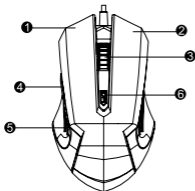

A készülék áttekintése

Tisztelt Vásárló!

Köszönjük, hogy CANYON terméket választott! Örömmel mutatjuk be Önnek a játékosoknak szánt kiegészítőnket, mely ötvözi az új technológiákat és friss megjelenést.

A terméktervező csapatunk a legfrissebb technikai megoldásoknak megfelelően tervezi a termékeinket, a szigorú minőségellenőrzési rendszer pedig biztosítja, hogy hosszú távon is elégedetten használja a CANYON termékeket.

Javasoljuk, hogy a termék használatba vétele előtt, olvassa el ezt a tájékoztatót.

Az egér gombjai

1. Bal gomb
2. Jobb gomb
3. Középső gomb és kerék
4. Előre
5. Vissza
6. Felbontás (dpi)

Technikai jellemzők

- Magas minőségű, Pixart optikai érzékelő
- Választható 800/1200/2400/3200 dpi felbontás
- 6 programozható gomb
- Egyedülálló háttérvilágítás
- 1.65m USB kábel, ferrit zavarsszűrővel
- Canyon Twin Surface bevonat
- Saját szoftver a beállításokhoz
- Mintavételezés: 125/250/500/1000 Hz
- Makrózási lehetőség

Garancia és támogatás

- » Az illesztőprogram ütközések elkerülése érdekében, a driver telepítése előtt távolítsa el minden korábbi egér meghajtó programot.
- » Ne szerelje szét a terméket, óvja a folyadékoktól, szennyeződésektől, ne használja a megengedett hőmérséklettartományon kívül.
- » Ha a termék a megengedett hőmérséklettartományon kívül került, akkor ne csatlakoztassa, várjon amíg tartományon belülre kerül.
- » A termék 24 hónap korlátozott jótállással kerül forgalomba.
- » További információkhoz látogasson el a következő weboldalra:
  <http://canyon.eu/ask-your-question/>