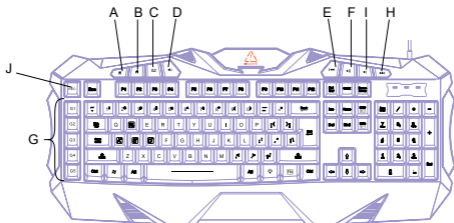

Overview Device

A	My computer
B	Home page
C	Email
D	Mute
E	Previous
F	Volume plus
G	G1-G5 Macro keys
H	Next
I	Volume minus
J	REC - Record

Instructions of Macro

1. Press "REC" key , scroll Lock light indicator start flickering slowly;
2. Press any key of G1-G5 (For example G1), scroll lock indicator flickering fast;
3. Start Macro record, press any keys you want set as Marco function (for example press 123456) to start recording.
4. Press "REC" key to exit MACRO setting
5. Press "G1", you can get "123456"