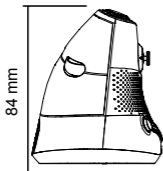

## Physical characteristics

GM-14 v 1.1

84 mm

72 mm

106 mm

**Driver**

<http://canyon.eu/drivers-and-manuals/>