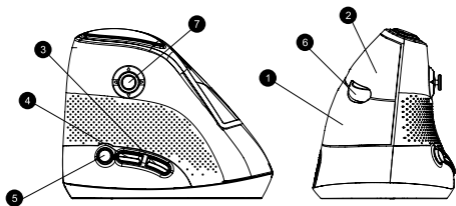

## Physical characteristics

GM-14 v 1.1

84 mm

72 mm

106 mm

**Driver**

<http://canyon.eu/drivers-and-manuals/>