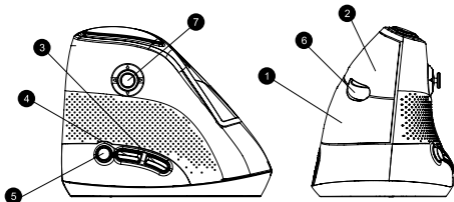

Функционални бутони:

1. Десен бутон
2. Ляв бутон
3. Напред
4. Назад
5. DPI
6. Среден бутон и колелце
7. Джойстик

Функции на джойстика.

Има два режима: офис и гейминг.

Можете да превключите в режим, който желаете като натиснете продължително среден и десен бутон за 3 секунди.

Технически спецификации

- Висококачествен сензор Pixart PAW3212
- Регулируема резолюция DPI 500/1000/2000/3000/4000/4800
- 7 програмируеми бутона
- 10 RGB режима на подсветка
- Оплетен USB кабел с дължина 1,65 м и феритен пръстен за защита от загуба на сигнал
- Софтуер за персонализиране
- Съвместим с Windows 10/8/7 / Mac OS

Функция	Режим игра	Режим офис
Нагоре	Бягане	Увеличаване на звука
Надолу	Навеждане	Намаляване на звука
Натискане	Alt заключване на клавиша (освобождение)	Пускане / Пауза
Напред	Лявата страна на тялото	Предишна песен
Назад	Дясната страна на тялото	Следваща песен

Поддръжка и гаранция

- » За да избегнете конфликти, моля деинсталирайте драйверите на други мишки, преди да инсталирате драйвера за закупената от Вас мишка.
- » Не разглобявайте продукта, не го излагайте на температури, влажност и други, извън посочените по-горе параметри.
- » Ако продуктът бъде изложен на температури извън посочения работен обхват, изключете го и изчакайте, докато температурата се нормализира.
- » Продуктът е с 24 месеца лимитирана гаранция. За повече информация относно употребата и гаранцията, моля отидете на <http://canyon.bg/zadaj-svoja-vpros/>

Продуктът е в съответствие с изискванията на Директива **2015/863/ЕС (or other)** Всички декларации може да изтеглите от уеб сайт <https://canyon.bg/serifikati/> и/или <http://canyon.eu/certificates>, тъйсекки по модела на устройството.