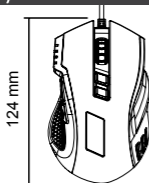

Physical characteristics

GM-5N
v 1.0

Software

<http://canyon.eu/drivers-and-manuals/>